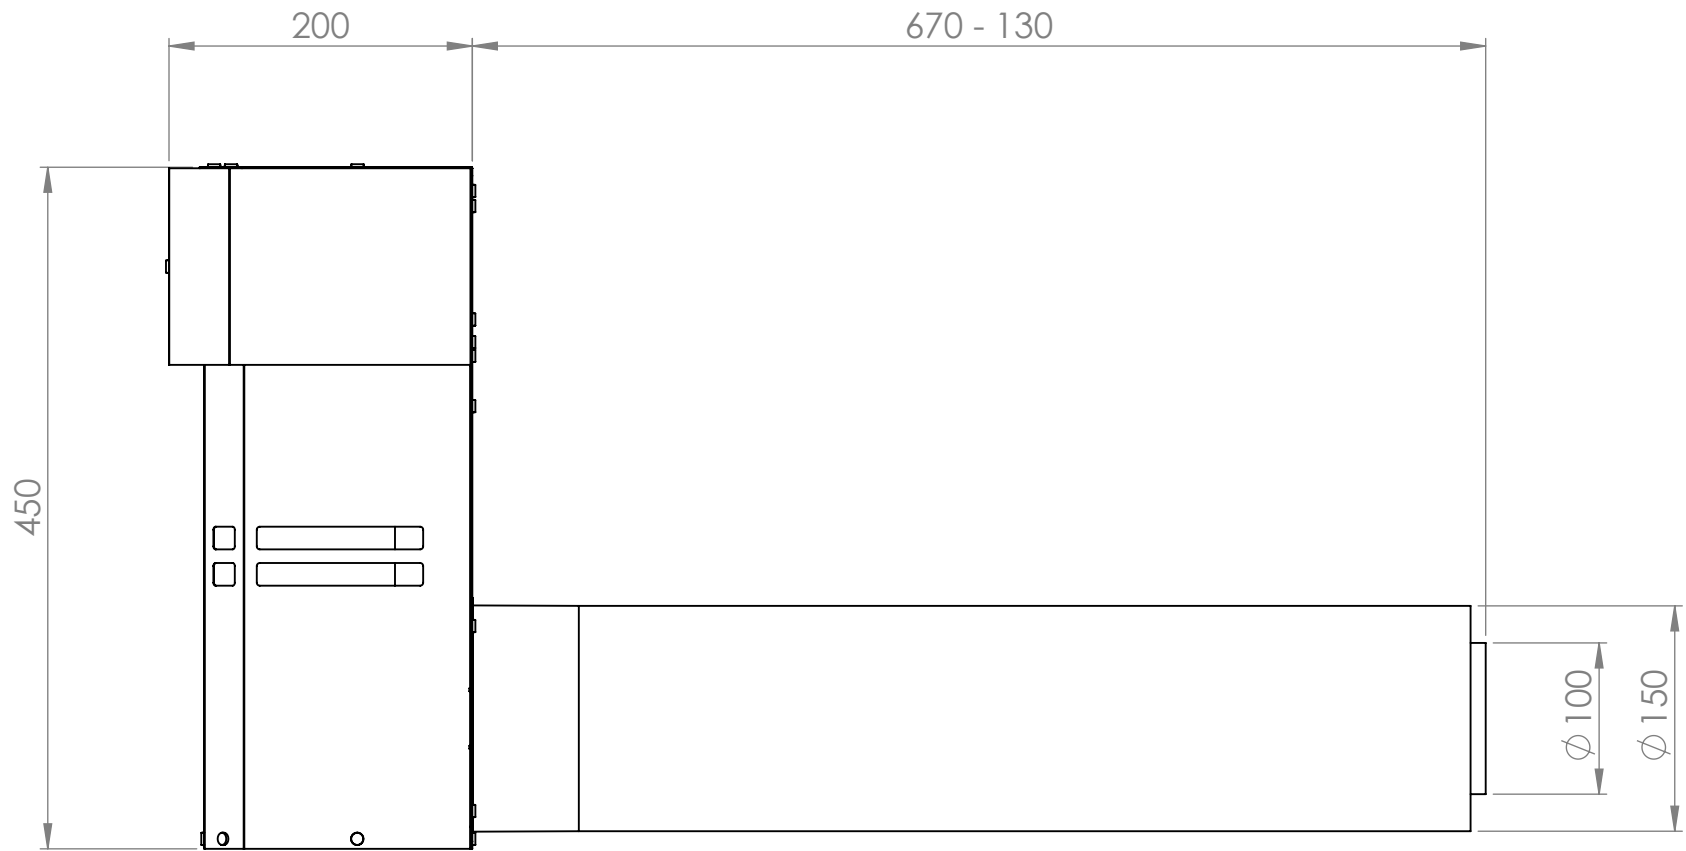

38C-2345/0

Global 55XT BF Cavity RCE

	24445
NL	Snorkel Ø150/100
FR	-
EN	Snorkel Ø150/100
DE	-

Subject to changes. Usage only after written consent of DRU Verwarming B.V.