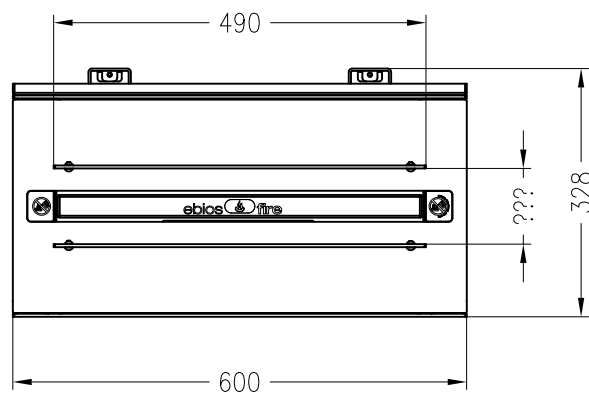

Quadra Wall
wall-mounted model

ebios-fire, Design Collection
as at: 02/2011

front view
M~1:10

side view
M~1:10

horizontal section
M~1:10

All representations and drawings are protected by applicable copyright laws.
Utilisation or publication, including individual details, only with our written approval.
Technical data subject to change. Errors and omissions excepted.