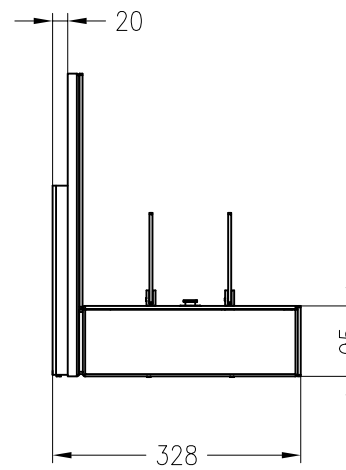

Quadra Wall
wall-mounted model

ebios-fire, Design Collection
as at: 02/2011

front view
M~1:10

side view
M~1:10

horizontal section
M~1:10

All representations and drawings are protected by applicable copyright laws.
Utilisation or publication, including individual details, only with our written approval.
Technical data subject to change. Errors and omissions excepted.