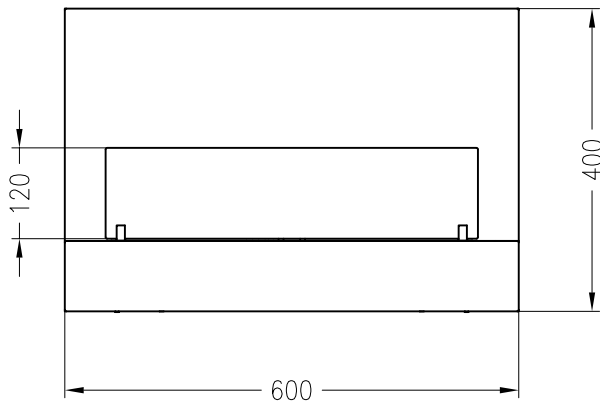

Quadra Wall
wall-mounted model

ebios-fire, Design Collection
as at: 02/2011

front view
M~1:10

side view
M~1:10

horizontal section
M~1:10

All representations and drawings are protected by applicable copyright laws.
Utilisation or publication, including individual details, only with our written approval.
Technical data subject to change. Errors and omissions excepted.