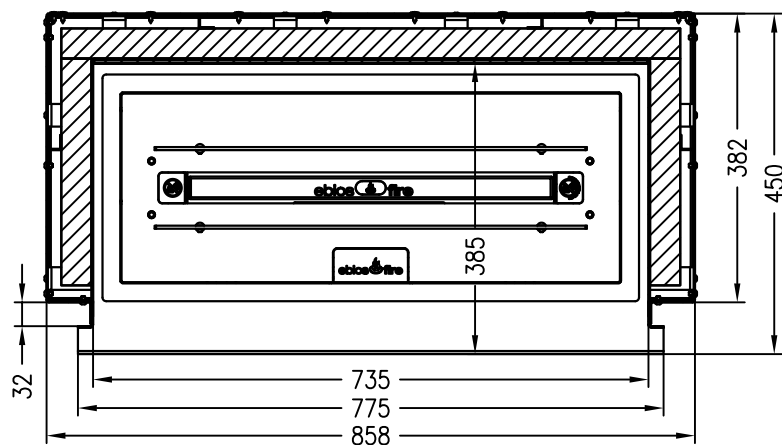

ebios-fire 1V
fireplace insert

ebios-fire
as at: 07/2012

front view
M~1:10

side view
M~1:10

top view
M~1:10

All representations and drawings are protected by applicable copyright laws.
Utilisation or publication, including individual details, only with our written approval.
Technical data subject to change. Errors and omissions excepted.