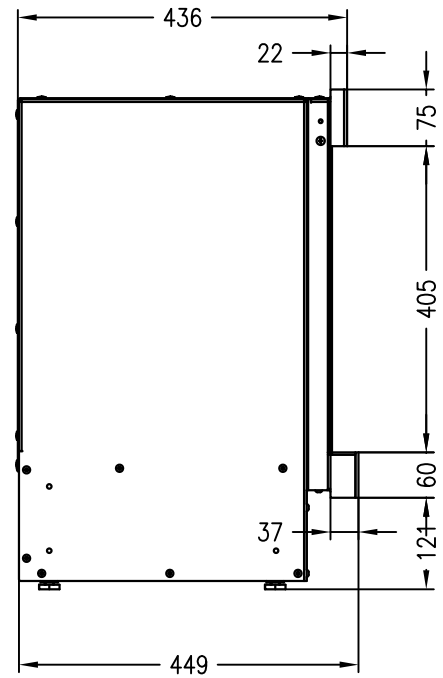

ebios-fire 1V
fireplace insert

ebios-fire
as at: 07/2012

front view
M~1:10

side view
M~1:10

top view
M~1:10

All representations and drawings are protected by applicable copyright laws.
Utilisation or publication, including individual details, only with our written approval.
Technical data subject to change. Errors and omissions excepted.