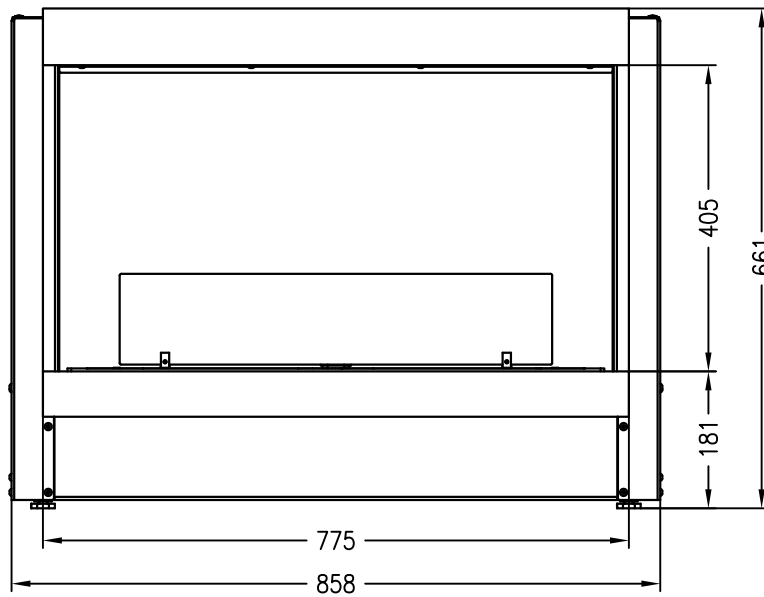

ebios-fire 1V
fireplace insert

ebios-fire
as at: 07/2012

front view
M~1:10

side view
M~1:10

top view
M~1:10

All representations and drawings are protected by applicable copyright laws.
Utilisation or publication, including individual details, only with our written approval.
Technical data subject to change. Errors and omissions excepted.