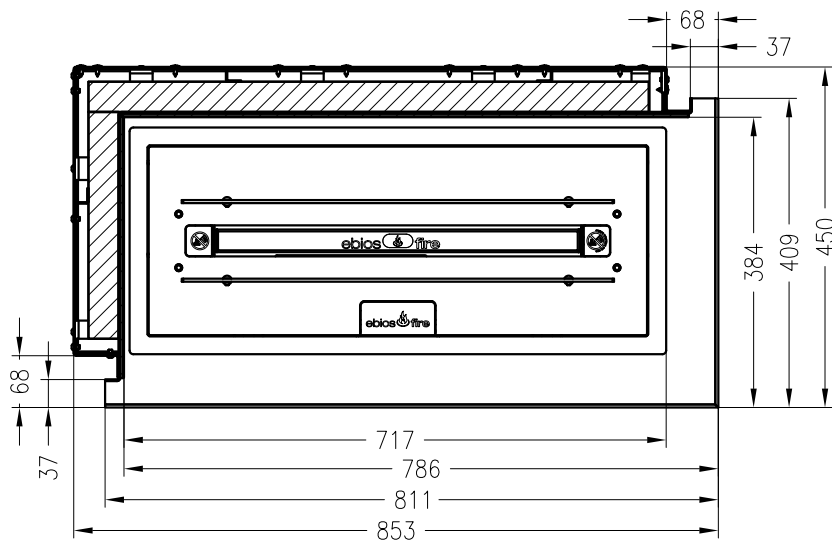

ebios-fire 2R  
fireplace insert

ebios-fire  
as at: 07/2012

front view  
M~1:10

side view  
M~1:10

top view  
M~1:10

All representations and drawings are protected by applicable copyright laws.  
Utilisation or publication, including individual details, only with our written approval.  
Technical data subject to change. Errors and omissions excepted.