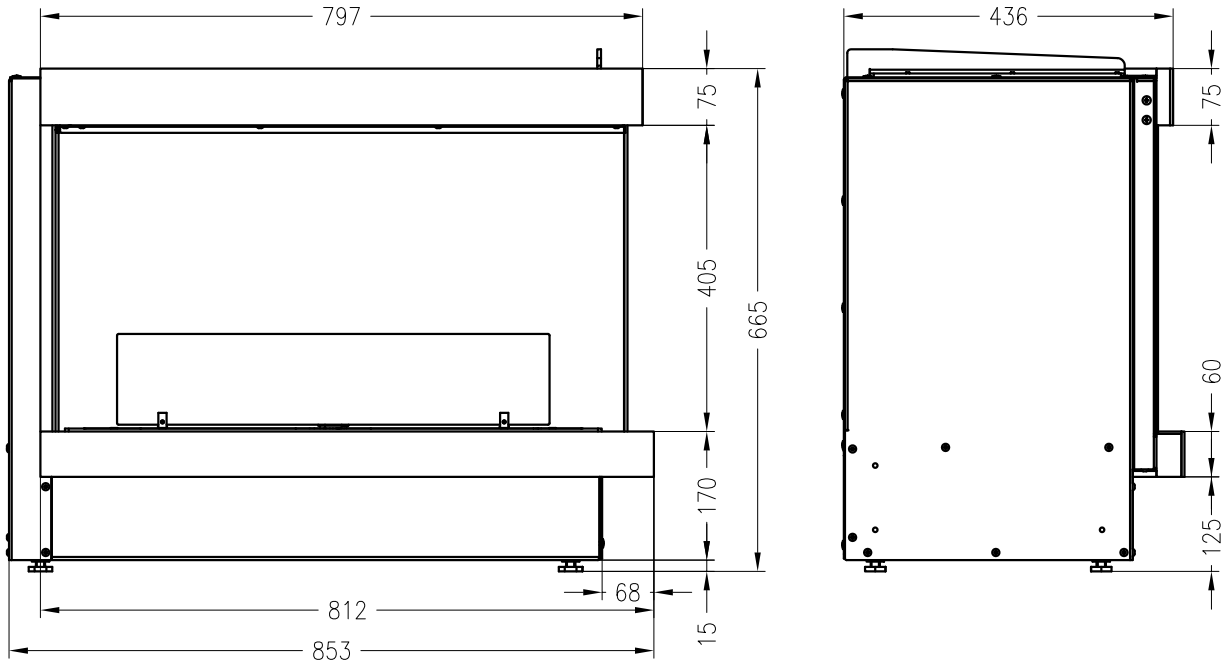

ebios-fire 2R  
fireplace insert

ebios-fire  
as at: 07/2012

front view  
M~1:10

side view  
M~1:10

top view  
M~1:10

All representations and drawings are protected by applicable copyright laws.  
Utilisation or publication, including individual details, only with our written approval.  
Technical data subject to change. Errors and omissions excepted.