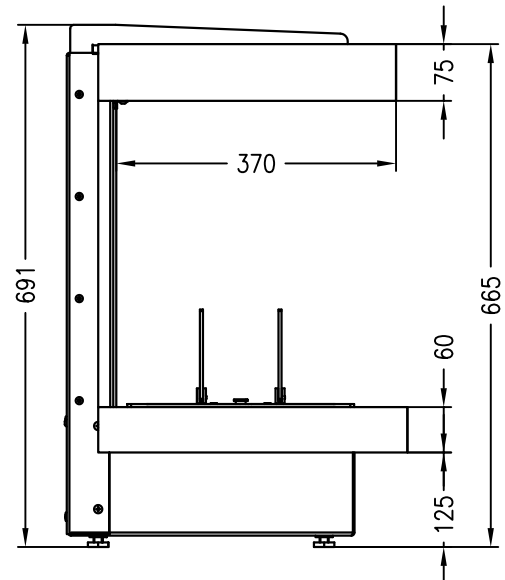

ebios-fire C
fireplace insert

ebios-fire
as at: 07/2012

front view
M~1:10

side view
M~1:10

top view
M~1:10

All representations and drawings are protected by applicable copyright laws.
Utilisation or publication, including individual details, only with our written approval.
Technical data subject to change. Errors and omissions excepted.