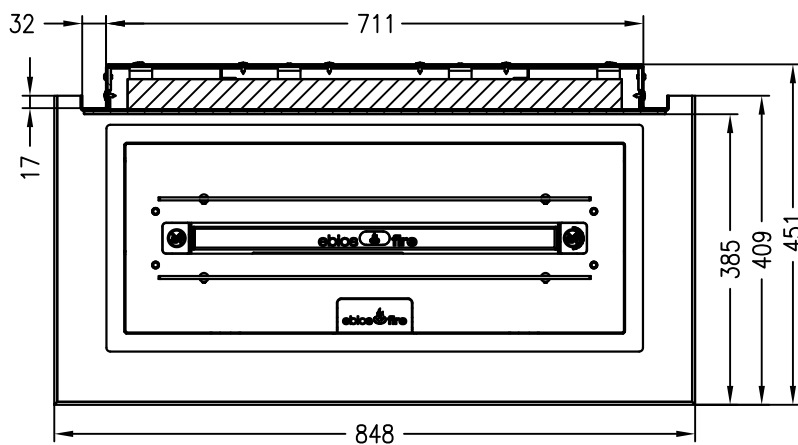

ebios-fire C
fireplace insert

ebios-fire
as at: 07/2012

front view
M~1:10

side view
M~1:10

top view
M~1:10

All representations and drawings are protected by applicable copyright laws.
Utilisation or publication, including individual details, only with our written approval.
Technical data subject to change. Errors and omissions excepted.