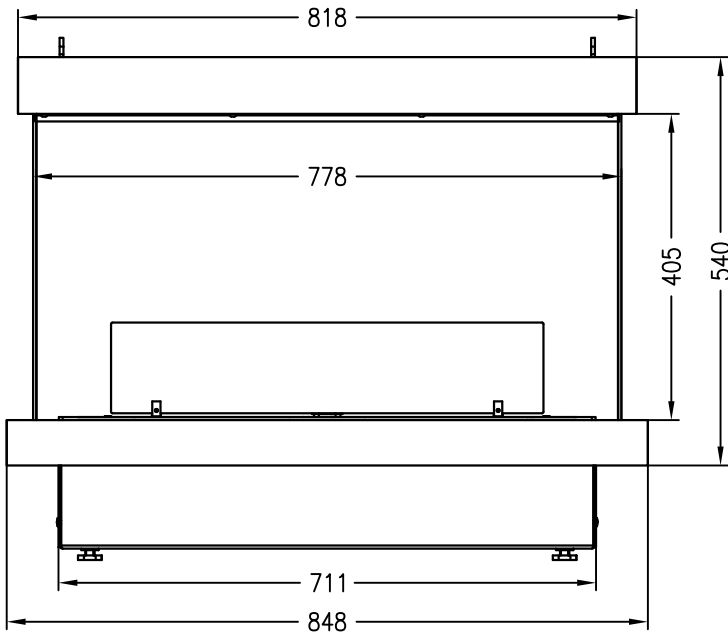

ebios-fire C
fireplace insert

ebios-fire
as at: 07/2012

front view
M~1:10

side view
M~1:10

top view
M~1:10

All representations and drawings are protected by applicable copyright laws.
Utilisation or publication, including individual details, only with our written approval.
Technical data subject to change. Errors and omissions excepted.