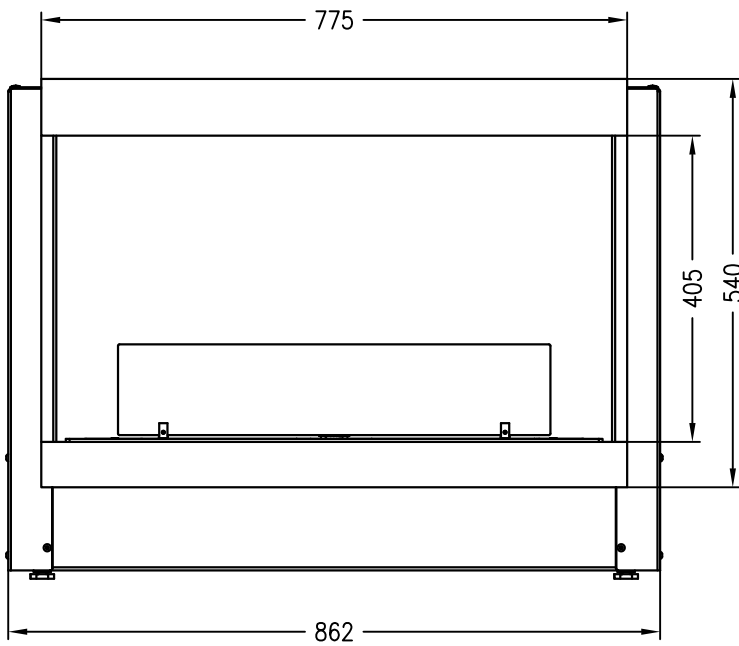

ebios-fire FD
fireplace insert

ebios-fire
as at: 07/2012

front view
M~1:10

side view
M~1:10

top view
M~1:10

All representations and drawings are protected by applicable copyright laws.
Utilisation or publication, including individual details, only with our written approval.
Technical data subject to change. Errors and omissions excepted.