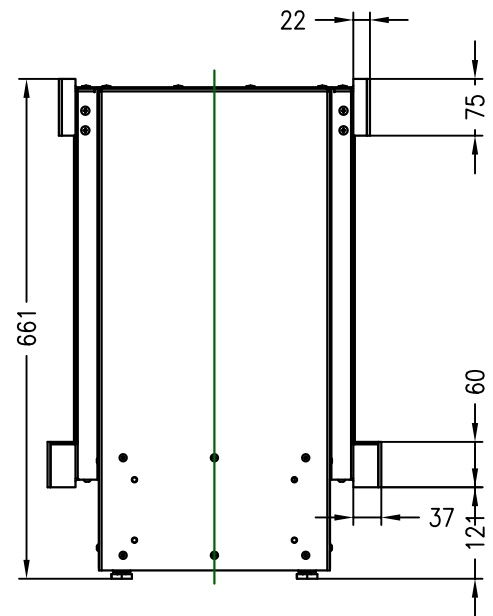

ebios-fire FD
fireplace insert

ebios-fire
as at: 07/2012

front view
M~1:10

side view
M~1:10

top view
M~1:10

All representations and drawings are protected by applicable copyright laws.
Utilisation or publication, including individual details, only with our written approval.
Technical data subject to change. Errors and omissions excepted.