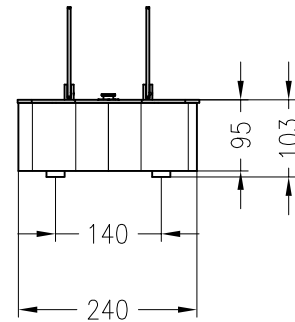

# Ellipse Base

table-mounted model

ebios-fire, Design Collection  
as at: 04/2015

front view  
M~1:10

side view  
M~1:10

top view  
M~1:10

All representations and drawings are protected by applicable copyright laws.  
Utilisation or publication, including individual details, only with our written approval.  
Technical data subject to change. Errors and omissions excepted.