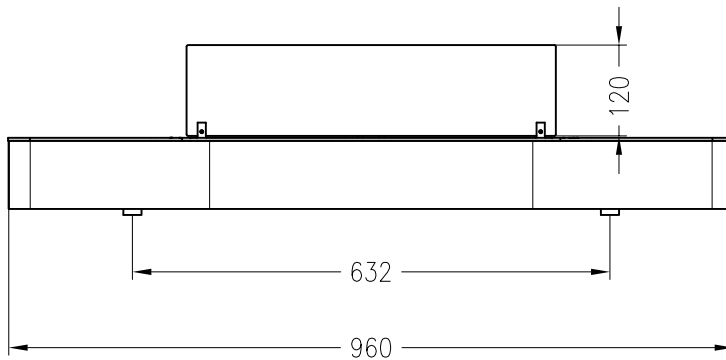

# Ellipse Base

table-mounted model

ebios-fire, Design Collection  
as at: 04/2015

front view  
M~1:10

side view  
M~1:10

top view  
M~1:10

All representations and drawings are protected by applicable copyright laws.  
Utilisation or publication, including individual details, only with our written approval.  
Technical data subject to change. Errors and omissions excepted.