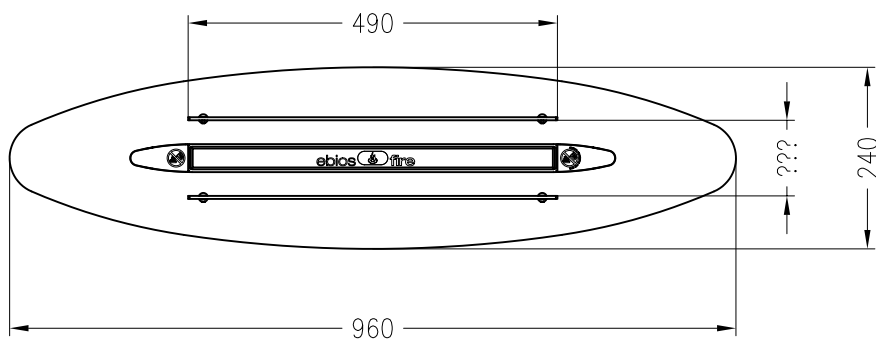

# Ellipse Base

table-mounted model

ebios-fire, Design Collection  
as at: 04/2015

front view  
M~1:10

side view  
M~1:10

top view  
M~1:10

All representations and drawings are protected by applicable copyright laws.  
Utilisation or publication, including individual details, only with our written approval.  
Technical data subject to change. Errors and omissions excepted.