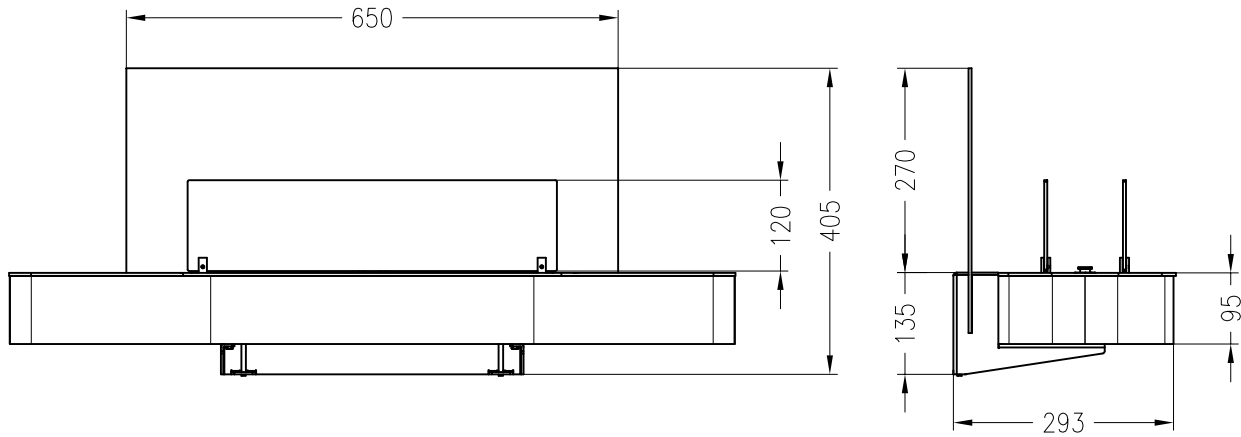

Elipse Wall
wall-mounted model

ebios-fire, Design Collection
as at: 04/2015

front view
M~1:10

side view
M~1:10

top view
M~1:10

All representations and drawings are protected by applicable copyright laws.
Utilisation or publication, including individual details, only with our written approval.
Technical data subject to change. Errors and omissions excepted.