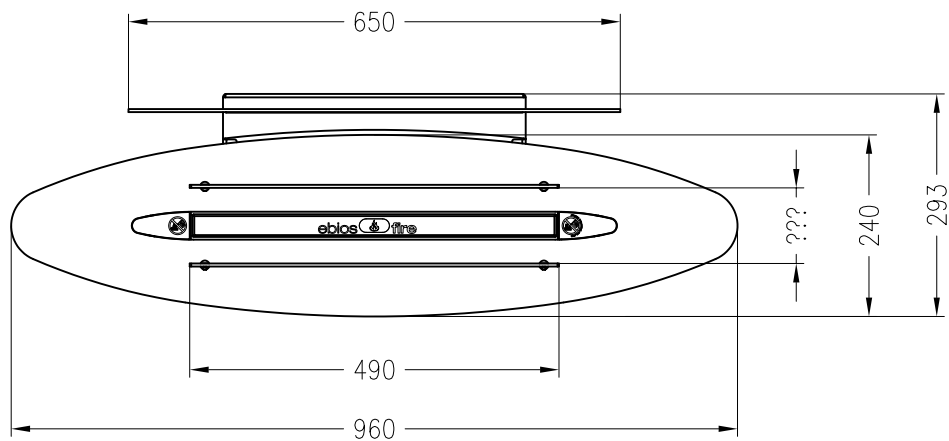

Elipse Wall
wall-mounted model

ebios-fire, Design Collection
as at: 04/2015

front view
M~1:10

side view
M~1:10

top view
M~1:10

All representations and drawings are protected by applicable copyright laws.
Utilisation or publication, including individual details, only with our written approval.
Technical data subject to change. Errors and omissions excepted.