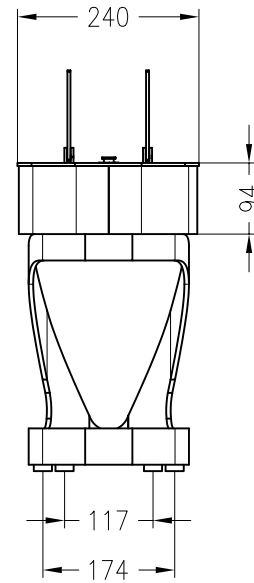

Ellipse Z  
floor-mounted model

ebios-fire, Design Collection  
as at: 04/2015

front view  
M~1:10

side view  
M~1:10

top view  
M~1:10

All representations and drawings are protected by applicable copyright laws.  
Utilisation or publication, including individual details, only with our written approval.  
Technical data subject to change. Errors and omissions excepted.