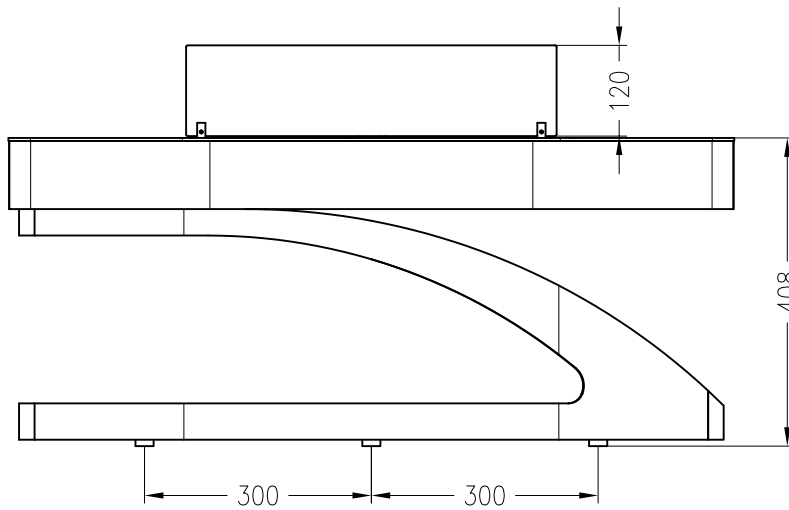

Ellipse Z  
floor-mounted model

ebios-fire, Design Collection  
as at: 04/2015

front view  
M~1:10

side view  
M~1:10

top view  
M~1:10

All representations and drawings are protected by applicable copyright laws.  
Utilisation or publication, including individual details, only with our written approval.  
Technical data subject to change. Errors and omissions excepted.