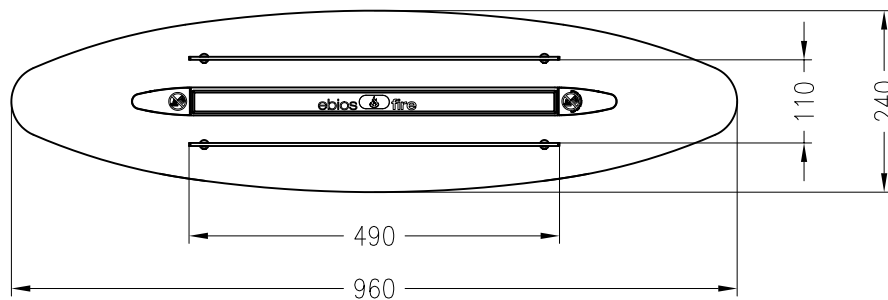

Ellipse Z  
floor-mounted model

ebios-fire, Design Collection  
as at: 04/2015

front view  
M~1:10

side view  
M~1:10

top view  
M~1:10

All representations and drawings are protected by applicable copyright laws.  
Utilisation or publication, including individual details, only with our written approval.  
Technical data subject to change. Errors and omissions excepted.