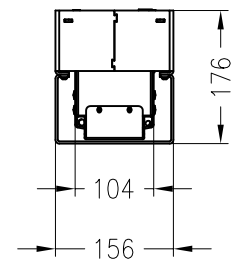

Quadra Inside Automatic II SL
automatic burner

ebios-fire
as at: 04/2015

front view
M~1:10

side view
M~1:10

horizontal section
M~1:10

All representations and drawings are protected by applicable copyright laws.
Utilisation or publication, including individual details, only with our written approval.
Technical data subject to change. Errors and omissions excepted.