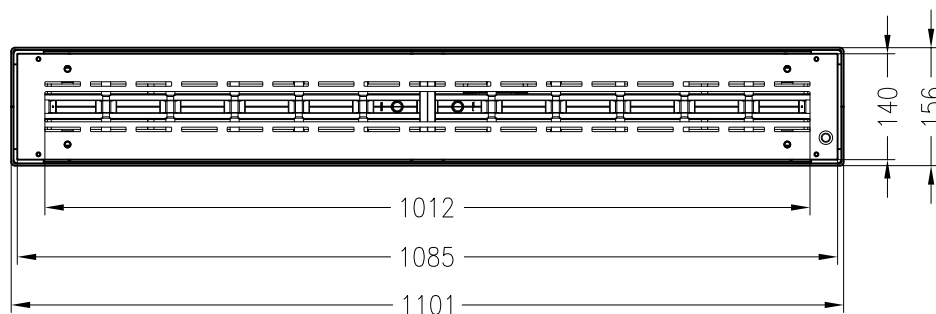

Quadra Inside Automatic II SL
automatic burner

ebios-fire
as at: 04/2015

front view
M~1:10

side view
M~1:10

horizontal section
M~1:10

All representations and drawings are protected by applicable copyright laws.
Utilisation or publication, including individual details, only with our written approval.
Technical data subject to change. Errors and omissions excepted.