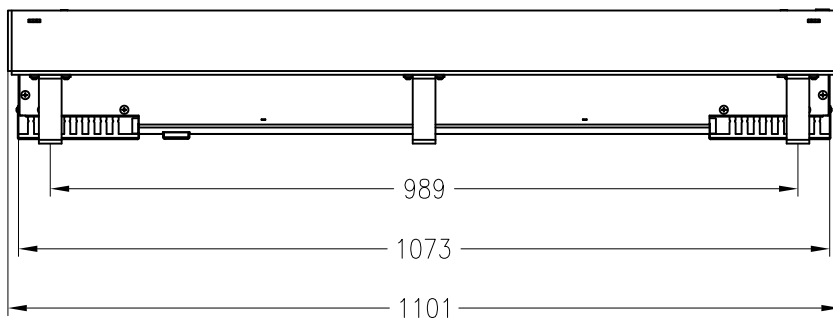

Quadra Inside Automatic II SL
automatic burner

ebios-fire
as at: 04/2015

front view
M~1:10

side view
M~1:10

horizontal section
M~1:10

All representations and drawings are protected by applicable copyright laws.
Utilisation or publication, including individual details, only with our written approval.
Technical data subject to change. Errors and omissions excepted.