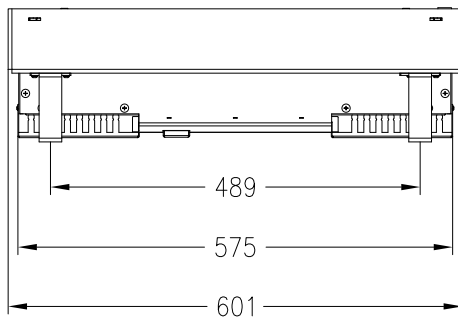

Quadra Inside Automatic I SL  
automatic burner

ebios-fire  
as at: 04/2015

front view  
M~1:10

side view  
M~1:10

top view  
M~1:10

All representations and drawings are protected by applicable copyright laws.  
Utilisation or publication, including individual details, only with our written approval.  
Technical data subject to change. Errors and omissions excepted.