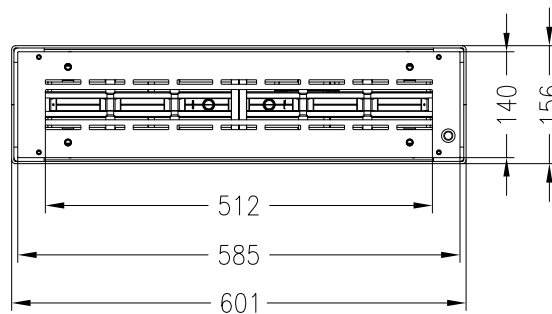

Quadra Inside Automatic I SL  
automatic burner

ebios-fire  
as at: 04/2015

front view  
M~1:10

side view  
M~1:10

top view  
M~1:10

All representations and drawings are protected by applicable copyright laws.  
Utilisation or publication, including individual details, only with our written approval.  
Technical data subject to change. Errors and omissions excepted.