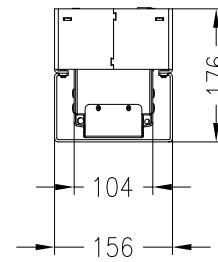

Quadra Inside Automatic I SL  
automatic burner

ebios-fire  
as at: 04/2015

front view  
M~1:10

side view  
M~1:10

top view  
M~1:10

All representations and drawings are protected by applicable copyright laws.  
Utilisation or publication, including individual details, only with our written approval.  
Technical data subject to change. Errors and omissions excepted.