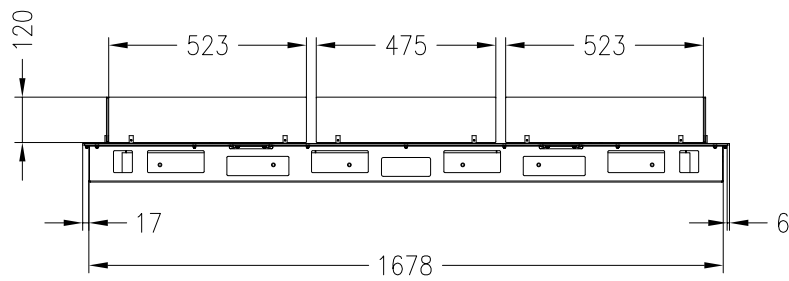

Quadra Inside III SL

wick burner

ebios-fire

as at: 04/2015

front view

M~1:20

side view

M~1:20

horizontal section

M~1:20

All representations and drawings are protected by applicable copyright laws.
Utilisation or publication, including individual details, only with our written approval.
Technical data subject to change. Errors and omissions excepted.