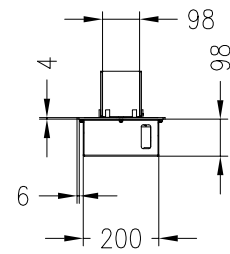

Quadra Inside III SL

wick burner

ebios-fire

as at: 04/2015

front view

M~1:20

side view

M~1:20

horizontal section

M~1:20

All representations and drawings are protected by applicable copyright laws.
Utilisation or publication, including individual details, only with our written approval.
Technical data subject to change. Errors and omissions excepted.