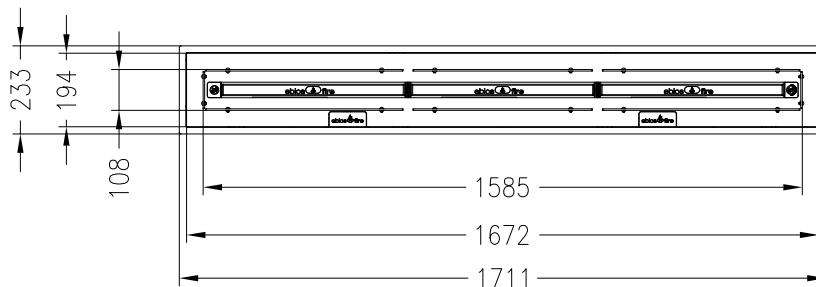

horizontal section

M~1:20