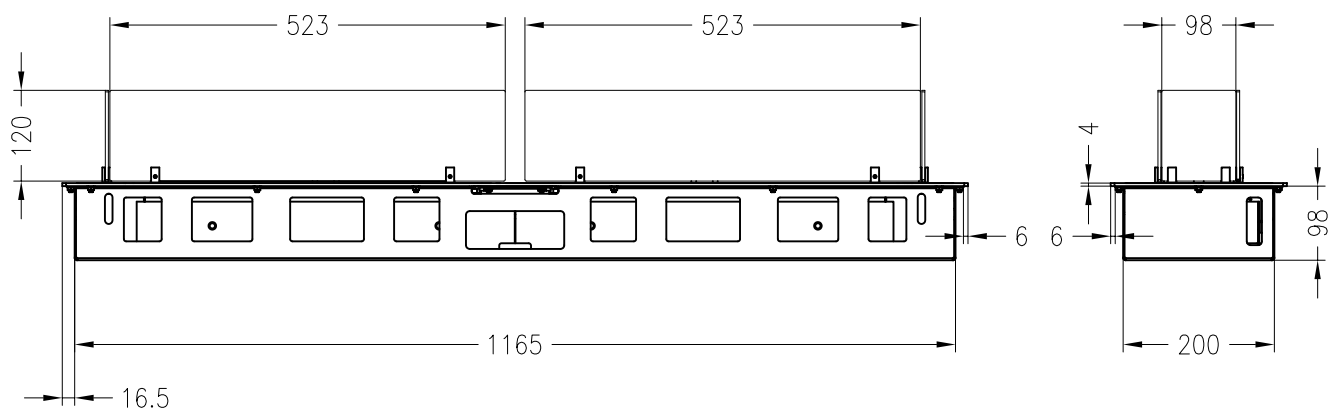

Quadra Inside II SL

wick burner

ebios–fire

as at: 04/2015

front view

M~1:10

side view

M~1:10