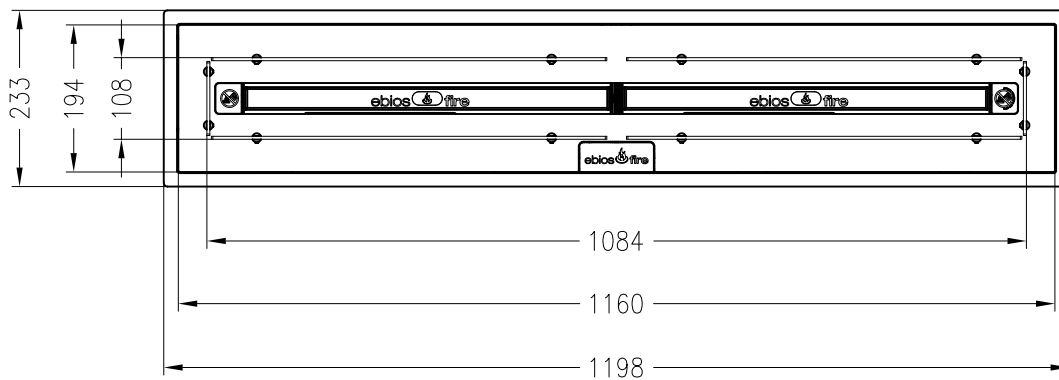

All representations and drawings are protected by applicable copyright laws.
Utilisation or publication, including individual details, only with our written approval.
Technical data subject to change. Errors and omissions excepted.