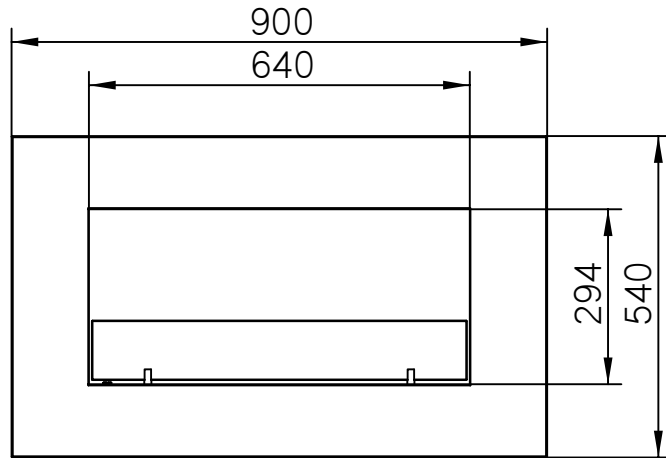

Oxford 600  
wall-mounted models  
Design Collection

ebios-fire  
as at: 05/2015

front view

side view

wall installation box

top view

back view

The installation box must be fastened with the correct fastening material.