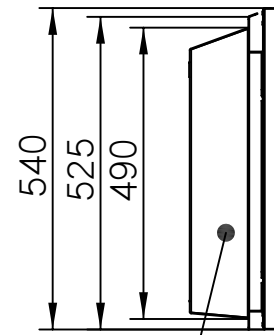

Oxford 600  
wall-mounted models  
Design Collection

ebios-fire  
as at: 05/2015

front view

side view

wall installation box

top view

back view

The installation box must be fastened with the correct fastening material.