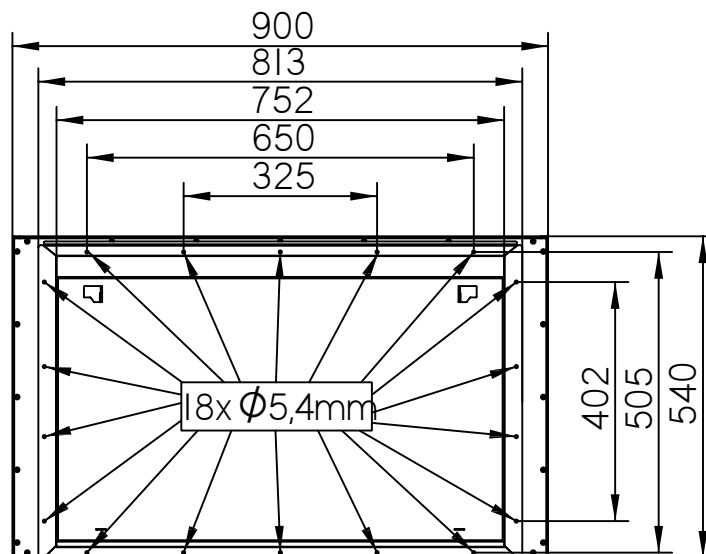

Oxford 600  
wall-mounted models  
Design Collection

ebios-fire  
as at: 05/2015

front view

side view

wall installation box

top view

back view

The installation box must be fastened with the correct fastening material.