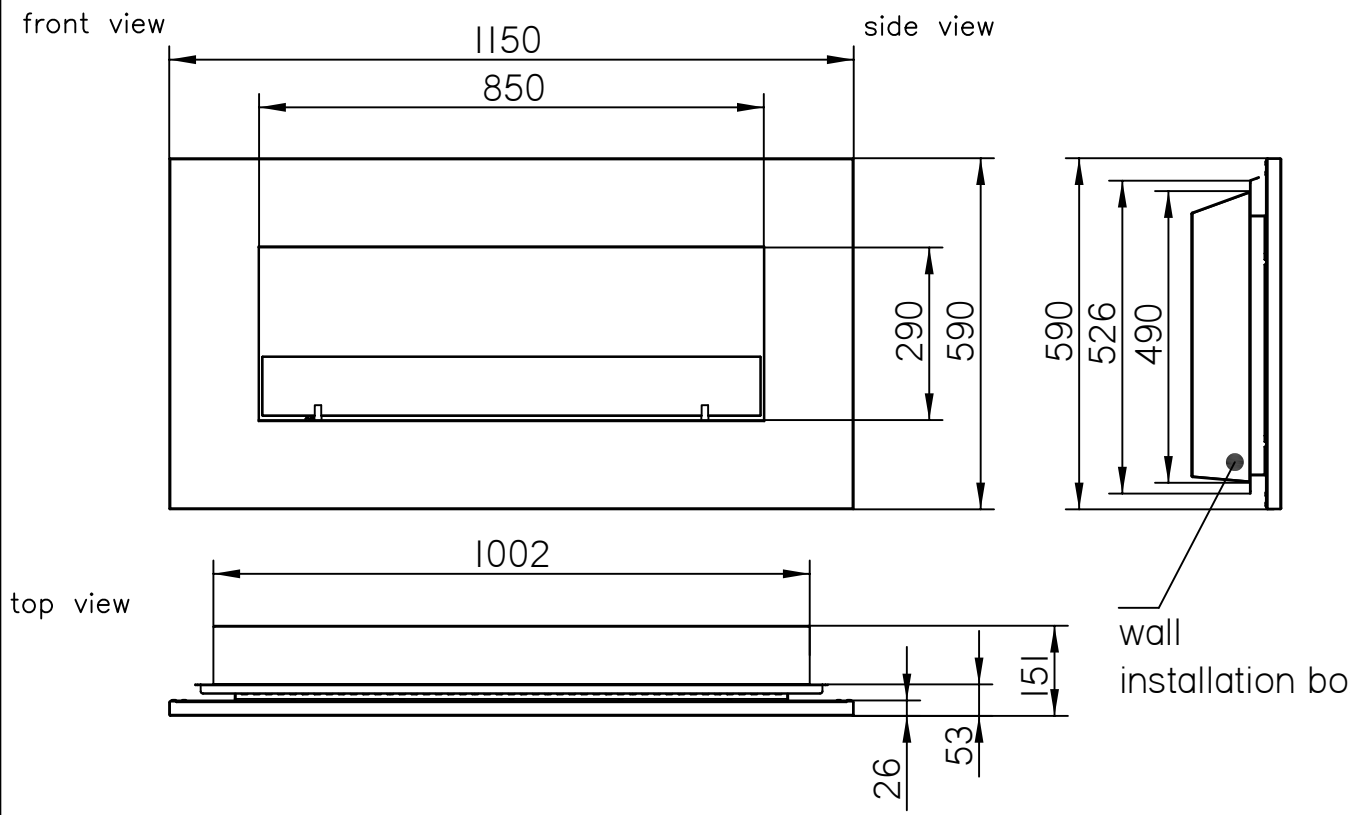

Oxford 700  
wall-mounted models  
Design Collection

ebios-fire  
as at: 05/2015

The installation box must be fastened with the correct fastening material.

All representations and drawings are protected by applicable copyright laws. Utilisation or publication, including individual details, only with our written approval. Technical data subject to change. Errors and omissions excepted.