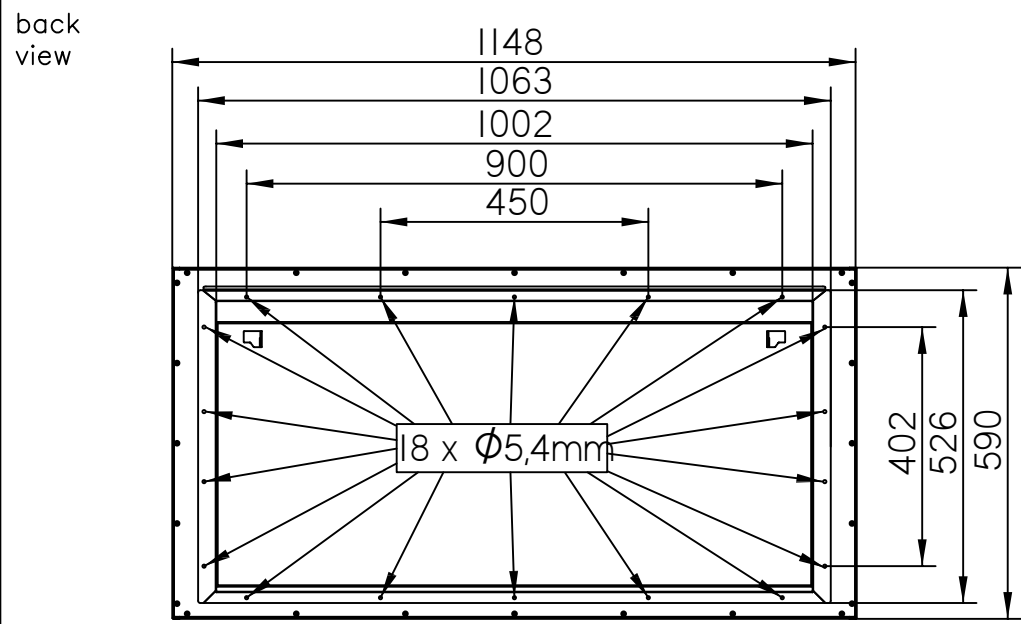

Oxford 700  
wall-mounted models  
Design Collection

ebios-fire  
as at: 05/2015

The installation box must be fastened with the correct fastening material.

All representations and drawings are protected by applicable copyright laws. Utilisation or publication, including individual details, only with our written approval. Technical data subject to change. Errors and omissions excepted.