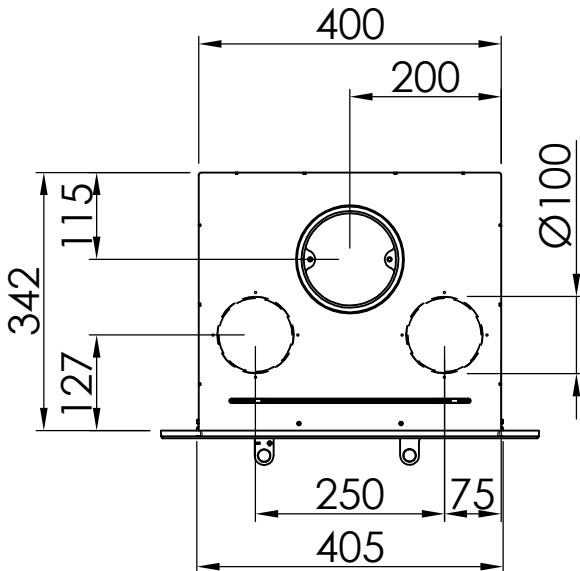

Linear Kaminkassette XS 500, 60mm

LINEAR 4S

2016/06/01

~1:20

~1:10

*optional
*optional
*optional
*optional
*optional
*optional