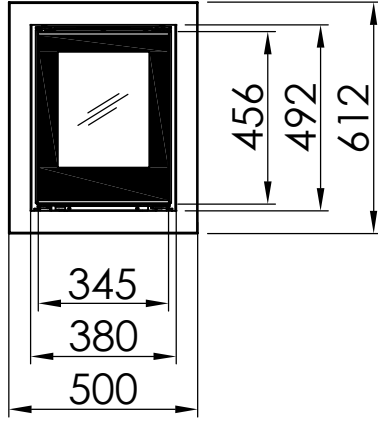

Linear Kaminkassette XS 500, 60mm

LINEAR 4S

2016/06/01