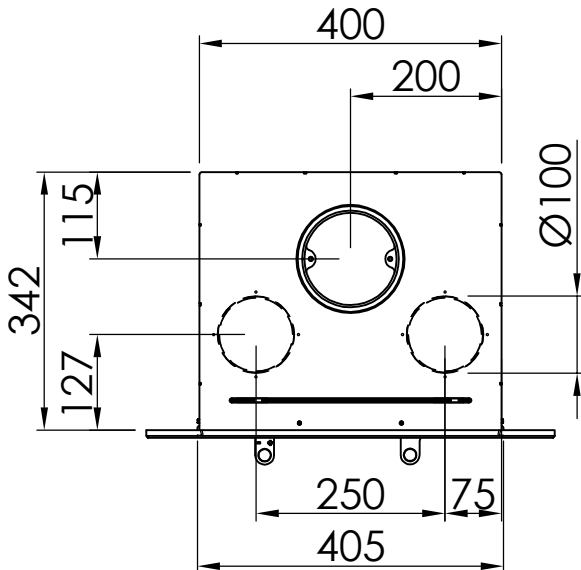

Linear Kaminkassette XS 500, 80mm

LINEAR 4S

2016/06/01

~1:20

~1:10

*optional
*optional
*optional
*optional
*optional
*optional