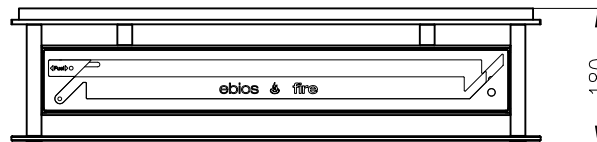

top view

M~1:10