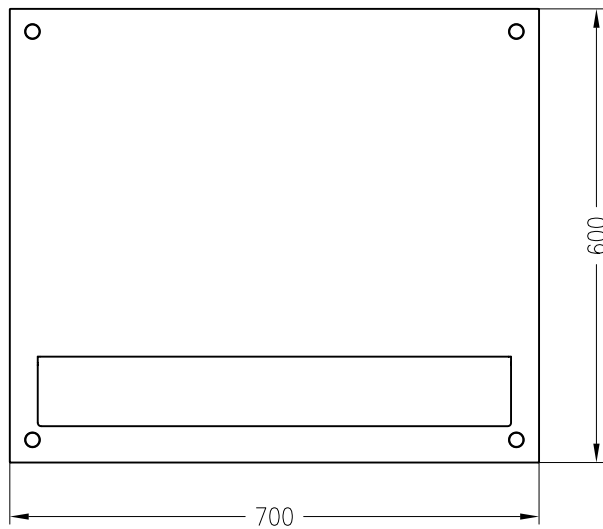

Cambridge 600

wall-mounted model

ebios-fire, Design Collection

as at: 04/2015

front view

M~1:10

side view

M~1:10